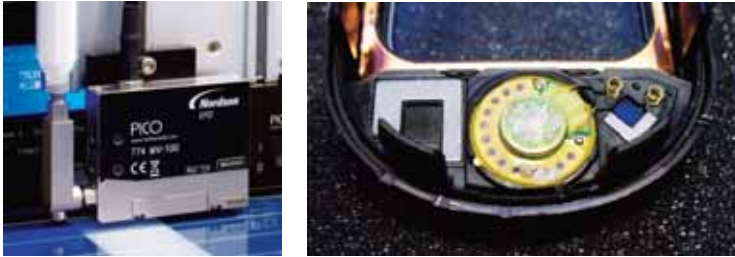

For complete process control, incorporate EFD ValveMate controllers and tank reservoirs. ValveMate controllers provide a fast, convenient way to adjust valve open time while EFD tank reservoirs maintain steady fluid pressure and prevent fluid contamination and evaporation.

www.nordsonefd.com

Nordson
EFD

Solutions for Speaker Assembly

Precise fluid deposits with PicoDot Jet Valve Dispensing

Bonding coil to membrane in cell phone micro speakers.

Precise fluid deposits with Performus™ hand-held dispensing systems

A digital timer and general-purpose air pressure regulator make Performus benchtop dispensers a good choice for processes that require a timed shot. The timer can be bypassed when making beads or operator-controlled fluid deposits

Precise fluid deposits with EFD dispense valve systems

Engineered for the most demanding mechanical and environmental applications, EFD low-maintenance dispense valves provide consistent and drip-free dispensing of low- to high viscosity fluids. ValveMate™ controllers provide a fast, convenient way to adjust valve open time while tank reservoirs maintain steady fluid pressure, prevent fluid contamination and evaporation.