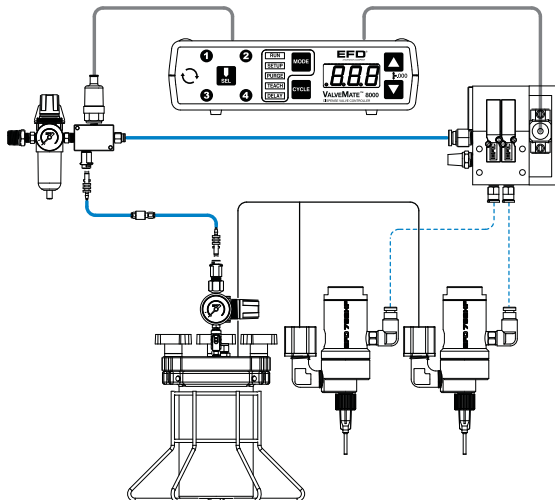

For complete process control, incorporate EFD ValveMate controllers and tank reservoirs. ValveMate controllers provide a fast, convenient way to adjust valve open time while EFD tank reservoirs maintain steady fluid pressure and prevent fluid contamination and evaporation.

www.nordsonefd.com

Nordson
EFD

Solutions for Speaker Assembly

Precise fluid deposits with PicoDot Jet Valve Dispensing

Bonding coil to membrane in cell phone micro speakers.

Precise fluid deposits with Performus™ hand-held dispensing systems

A digital timer and general-purpose air pressure regulator make Performus benchtop dispensers a good choice for processes that require a timed shot. The timer can be bypassed when making beads or operator-controlled fluid deposits

Precise fluid deposits with EFD dispense valve systems

Engineered for the most demanding mechanical and environmental applications, EFD low-maintenance dispense valves provide consistent and drip-free dispensing of low- to high viscosity fluids. ValveMate™ controllers provide a fast, convenient way to adjust valve open time while tank reservoirs maintain steady fluid pressure, prevent fluid contamination and evaporation.